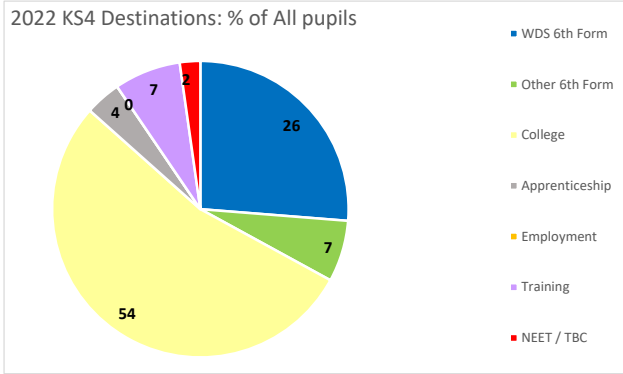

KS4 Destinations 2023

2022 KS4 Destinations: % of All pupils

All Pupils

Number		%	
WDS 6th Form	47	WDS 6th Form	26
Other 6th Form	12	Other 6th Form	7
College	96	College	54
Apprenticeship	7	Apprenticeship	4
Employment	0	Employment	0
Training	13	Training	7
NEET / TBC	4	NEET / TBC	2
Total	179	In EET	98

2022 KS4 Destinations of SEND pupils %

SEND Pupils

Number		%	
WDS 6th Form	9	WDS 6th Form	24
Other 6th Form	2	Other 6th Form	5
College	20	College	53
Apprenticeship	1	Apprenticeship	3
Employment	0	Employment	0
Training	4	Training	11
NEET / TBC	2	NEET / TBC	5
Total	38	In EET	95