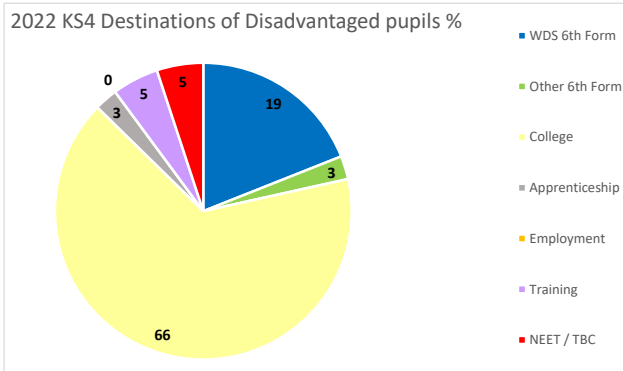

Number		%	
WDS 6th Form	9	WDS 6th Form	24
Other 6th Form	2	Other 6th Form	5
College	20	College	53
Apprenticeship	1	Apprenticeship	3
Employment	0	Employment	0
Training	4	Training	11
NEET / TBC	2	NEET / TBC	5
Total	38	In EET	95

2022 KS4 Destinations of Disadvantaged pupils %

Disadvantaged Pupils