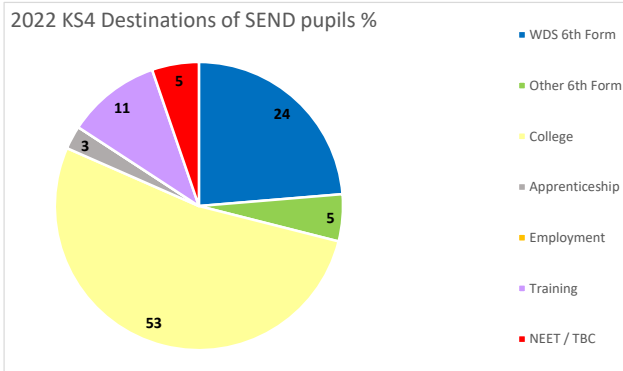

KS4 Destinations 2023

2022 KS4 Destinations: % of All pupils

All Pupils

Number		%	
WDS 6th Form	47	WDS 6th Form	26
Other 6th Form	12	Other 6th Form	7
College	96	College	54
Apprenticeship	7	Apprenticeship	4
Employment	0	Employment	0
Training	13	Training	7
NEET / TBC	4	NEET / TBC	2
Total	179	In EET	98

2022 KS4 Destinations of SEND pupils %

SEND Pupils

Number		%	
WDS 6th Form	9	WDS 6th Form	24
Other 6th Form	2	Other 6th Form	5
College	20	College	53
Apprenticeship	1	Apprenticeship	3
Employment	0	Employment	0
Training	4	Training	11
NEET / TBC	2	NEET / TBC	5
Total	38	In EET	95