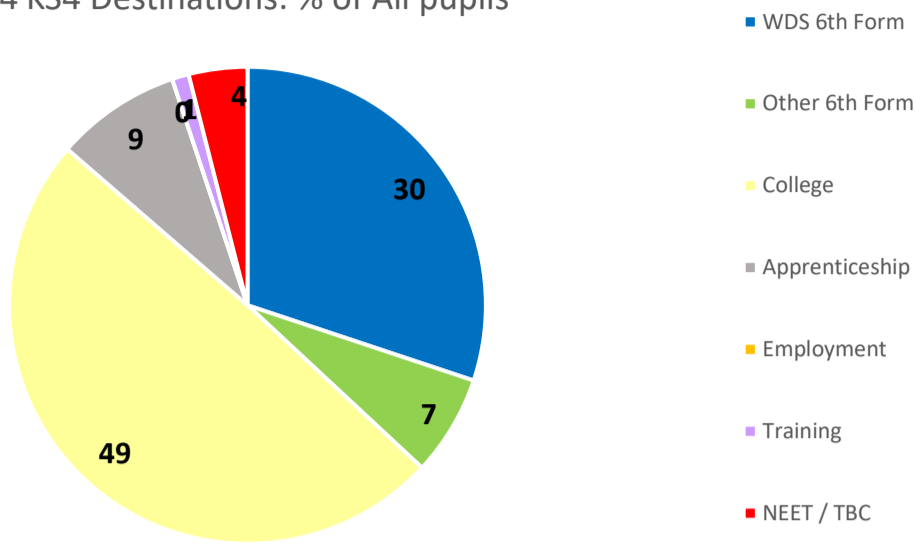

KS4 Destinations 2024

2024 KS4 Destinations: % of All pupils

All Pupils

Number		%	
WDS 6th Form	53	WDS 6th Form	30
Other 6th Form	12	Other 6th Form	7
College	87	College	49
Apprenticeship	15	Apprenticeship	9
Employment	0	Employment	0
Training	2	Training	1
NEET / TBC	7	NEET / TBC	4
Total	176	In EET	96

2024 KS4 Destinations of SEND pupils %

SEND Pupils

Number		%	
WDS 6th Form	8	WDS 6th Form	24
Other 6th Form	1	Other 6th Form	3
College	21	College	62
Apprenticeship	4	Apprenticeship	12
Employment	0	Employment	0
Training	0	Training	0
NEET / TBC	0	NEET / TBC	0
Total	34	In EET	100