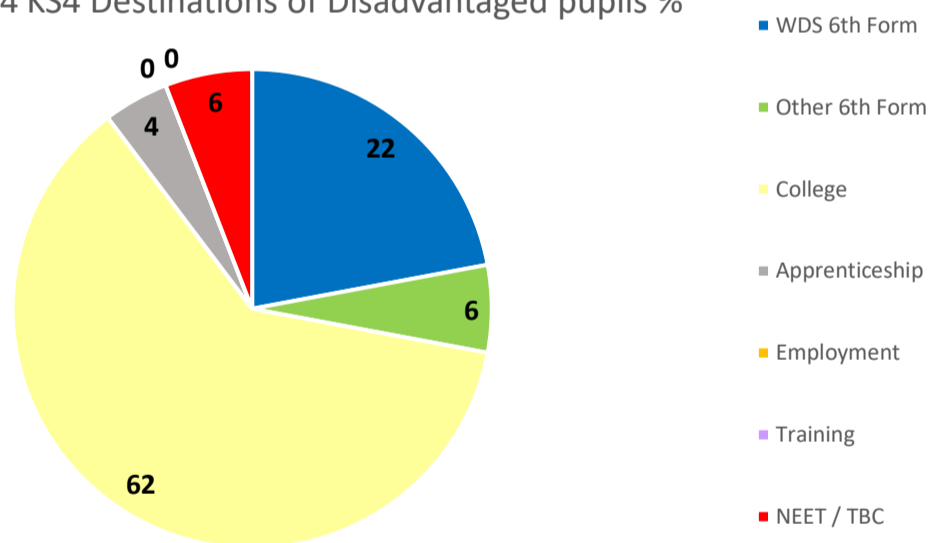

Number		%	
WDS 6th Form	8	WDS 6th Form	24
Other 6th Form	1	Other 6th Form	3
College	21	College	62
Apprenticeship	4	Apprenticeship	12
Employment	0	Employment	0
Training	0	Training	0
NEET / TBC	0	NEET / TBC	0
Total	34	In EET	100

2024 KS4 Destinations of Disadvantaged pupils %

Disadvantaged Pupils