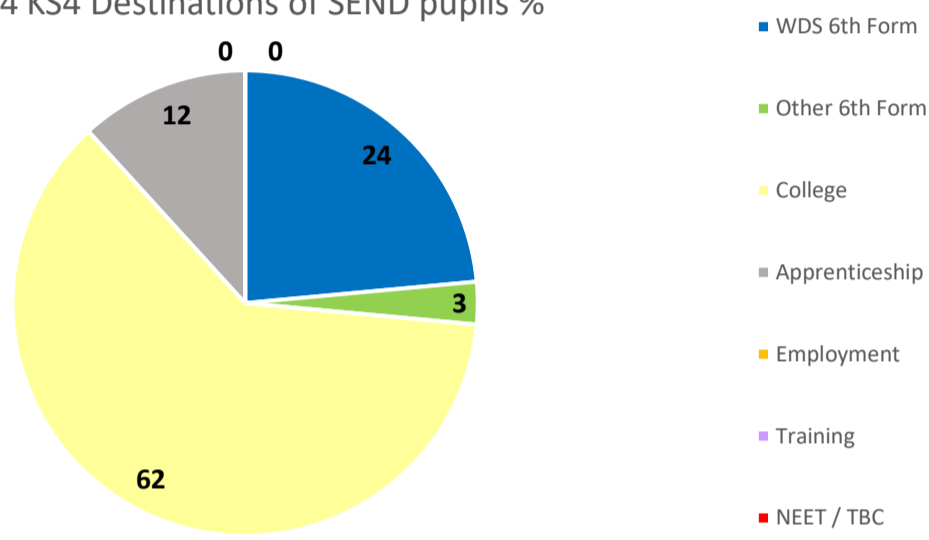

KS4 Destinations 2024

2024 KS4 Destinations: % of All pupils

All Pupils

Number		%	
WDS 6th Form	53	WDS 6th Form	30
Other 6th Form	12	Other 6th Form	7
College	87	College	49
Apprenticeship	15	Apprenticeship	9
Employment	0	Employment	0
Training	2	Training	1
NEET / TBC	7	NEET / TBC	4
Total	176	In EET	96

2024 KS4 Destinations of SEND pupils %

SEND Pupils

Number		%	
WDS 6th Form	8	WDS 6th Form	24
Other 6th Form	1	Other 6th Form	3
College	21	College	62
Apprenticeship	4	Apprenticeship	12
Employment	0	Employment	0
Training	0	Training	0
NEET / TBC	0	NEET / TBC	0
Total	34	In EET	100